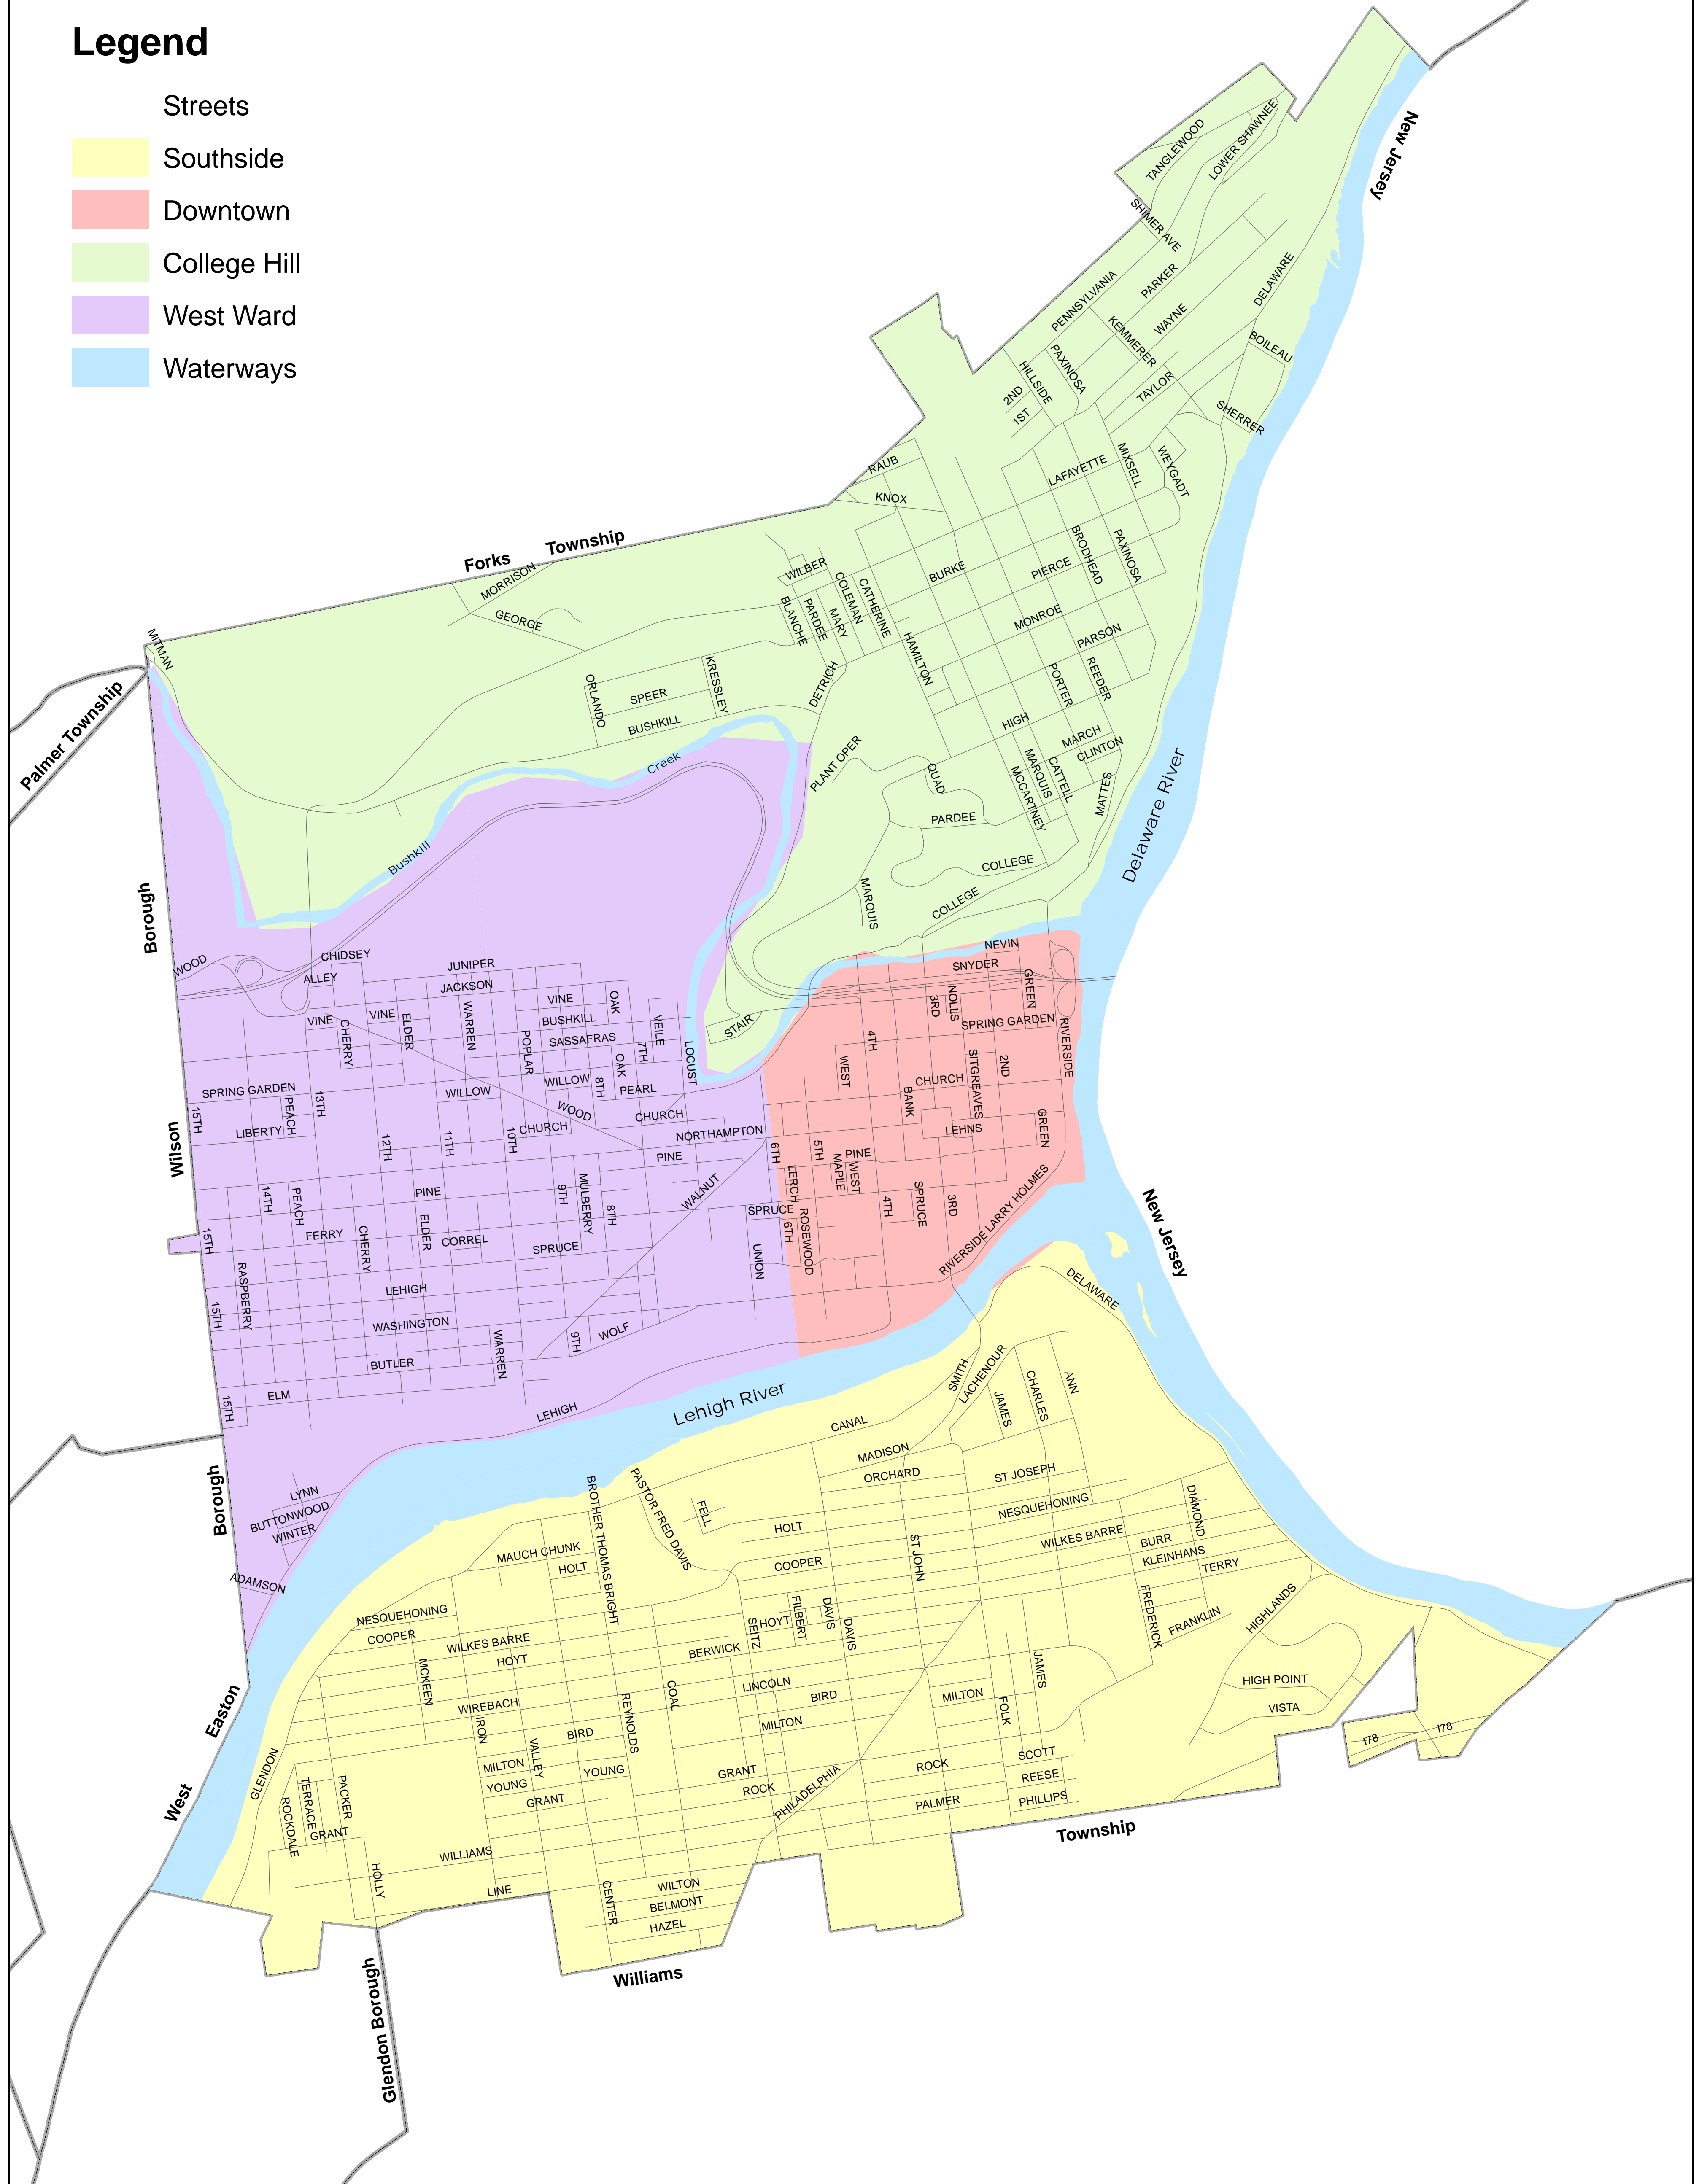

City of Easton
NORTHAMPTON COUNTY, PENNSYLVANIA

NEIGHBORHOOD MAP

Legend

-  Streets
-  Southside
-  Downtown
-  College Hill
-  West Ward
-  Waterways

CITY OF EASTON

Alpha Building, One South Third Street
Easton, Pennsylvania 18042
Telephone: (610) 250-6600
Website: <http://www.easton-pa.gov>

0 650 1,300 2,600 3,900 5,200 Feet

1 inch equals 692.945754 feet

Map Date:
November 24, 2008

Map By:
Department of Planning & Codes
City of Easton