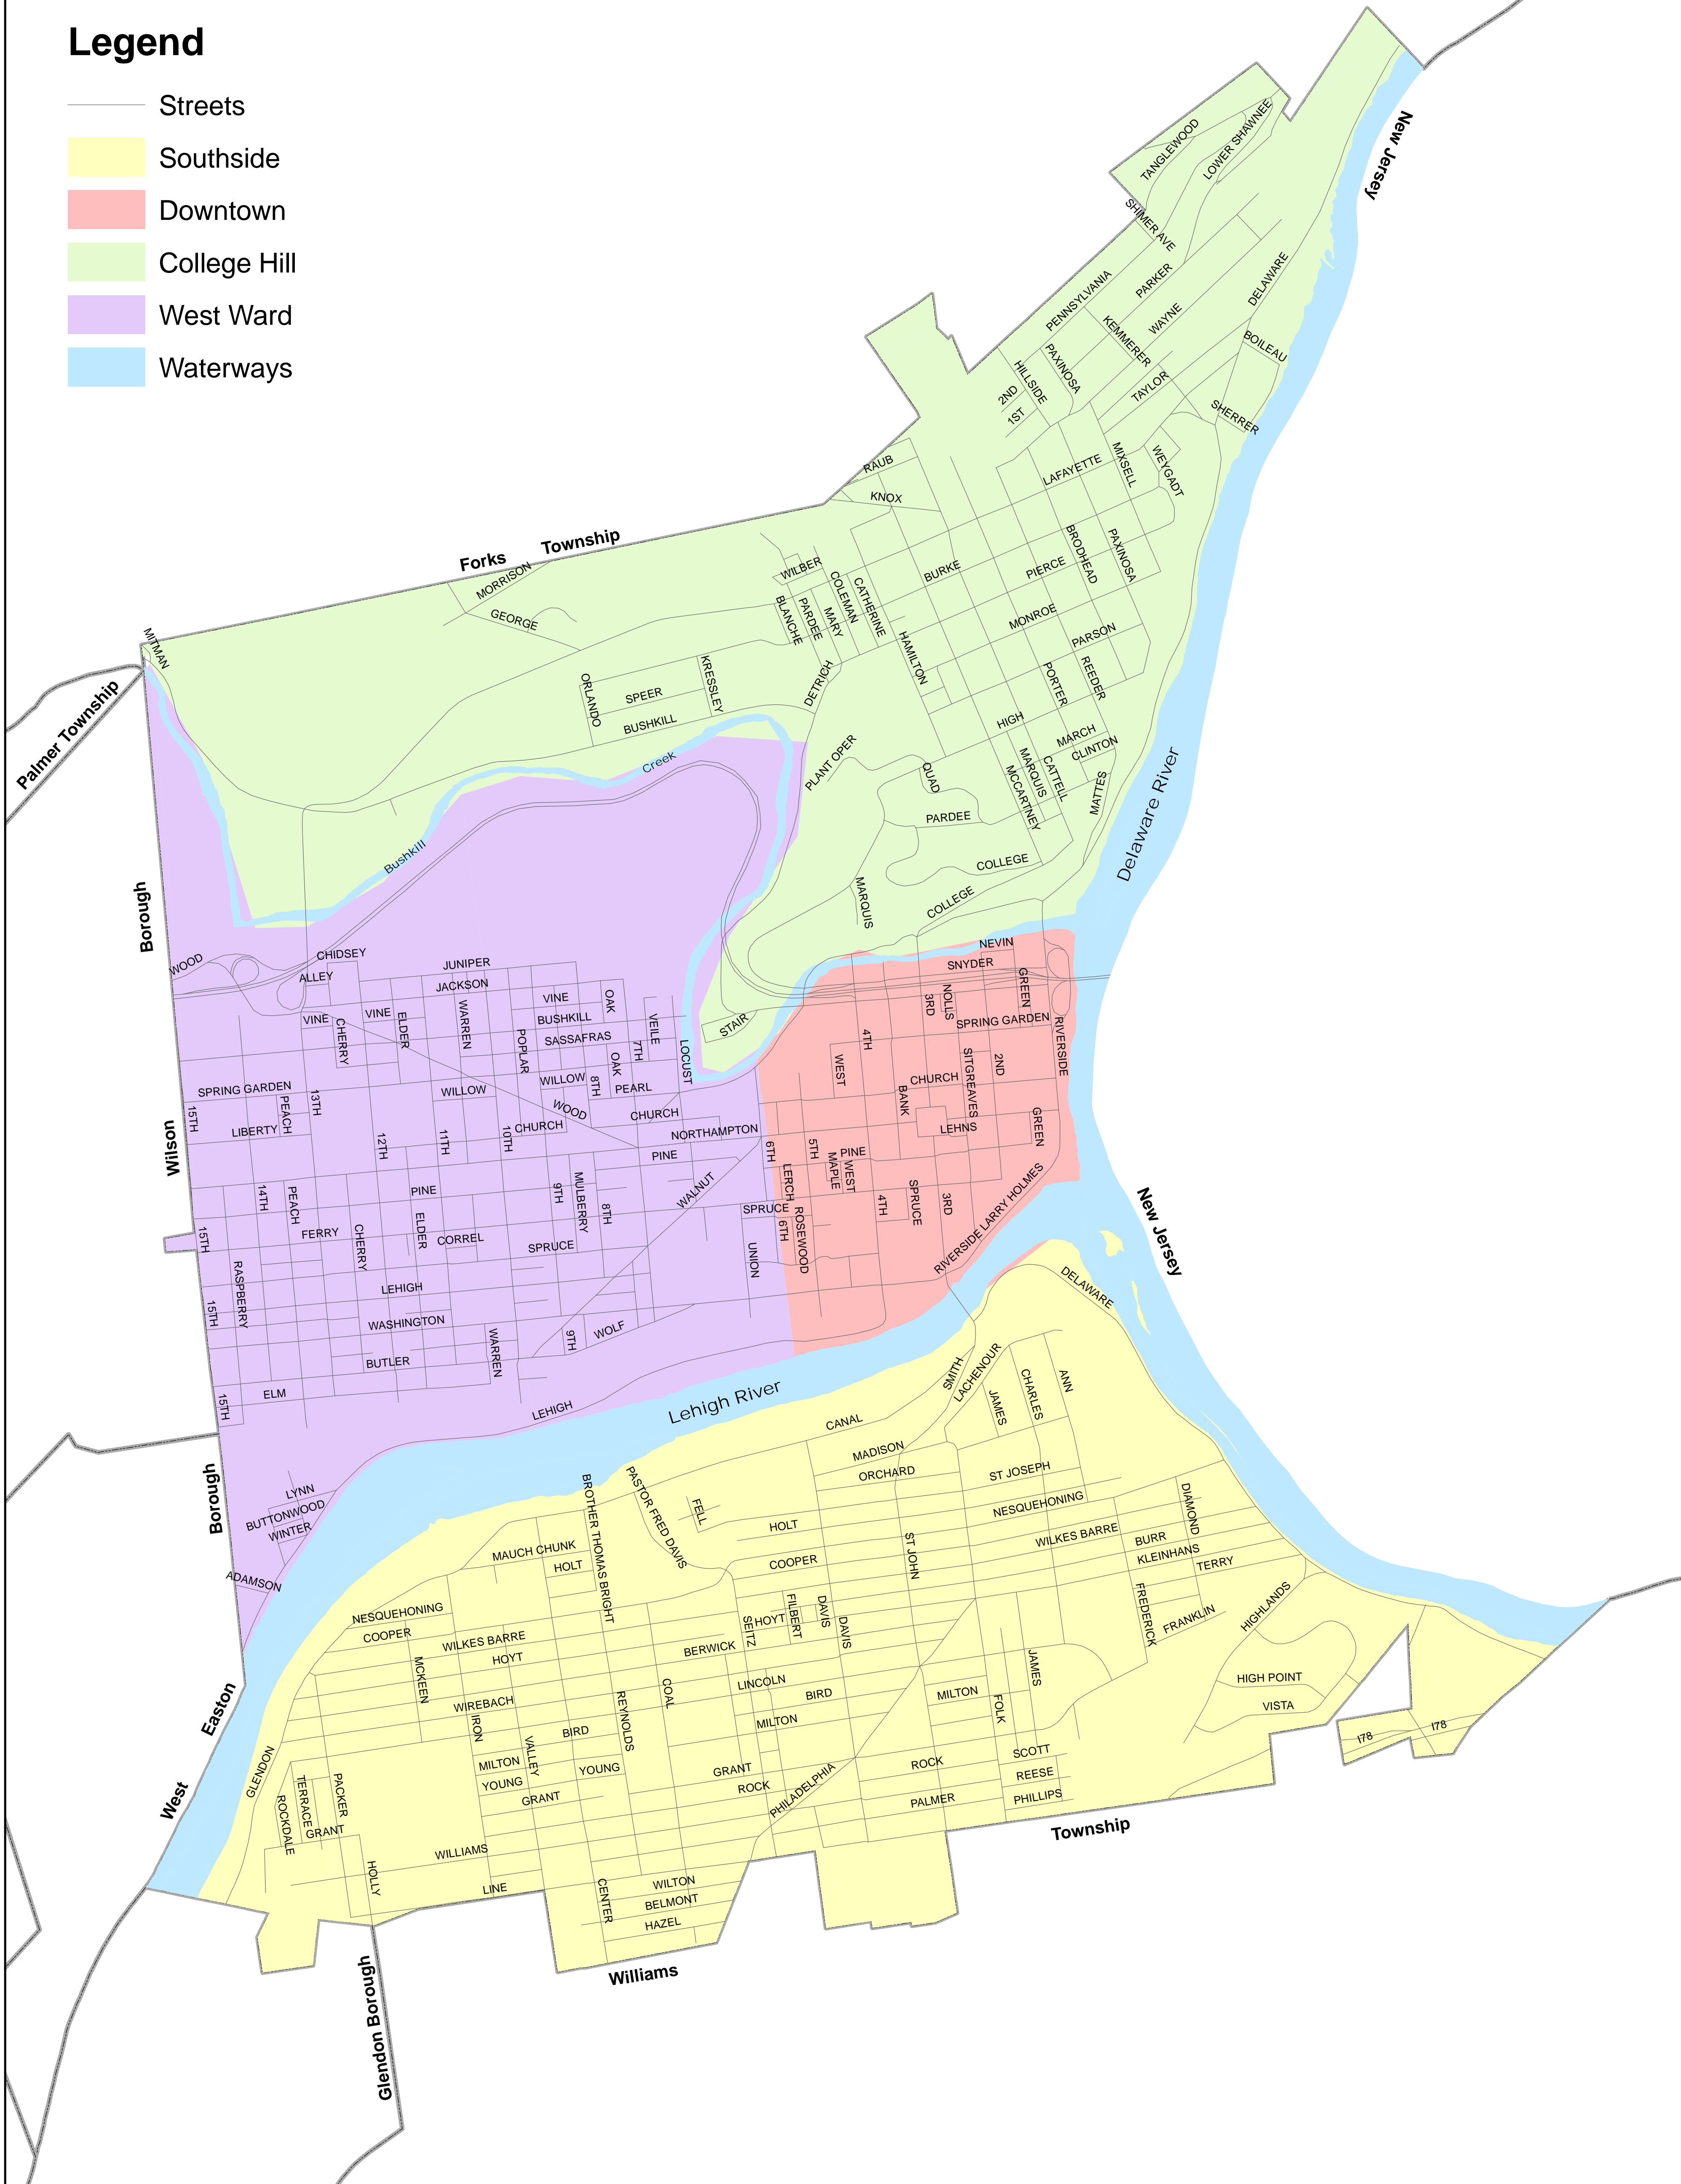

City of Easton
NORTHAMPTON COUNTY, PENNSYLVANIA

NEIGHBORHOOD MAP

Legend

- Streets
- Southside
- Downtown
- College Hill
- West Ward
- Waterways

CITY OF EASTON

Alpha Building, One South Third Street
Easton, Pennsylvania 18042
Telephone: (610) 250-6600
Website: <http://www.easton-pa.gov>

0 650 1,300 2,600 3,900 5,200 Feet

1 inch equals 692.945754 feet

Map Date:
November 24, 2008

Map By:
Department of Planning & Codes
City of Easton